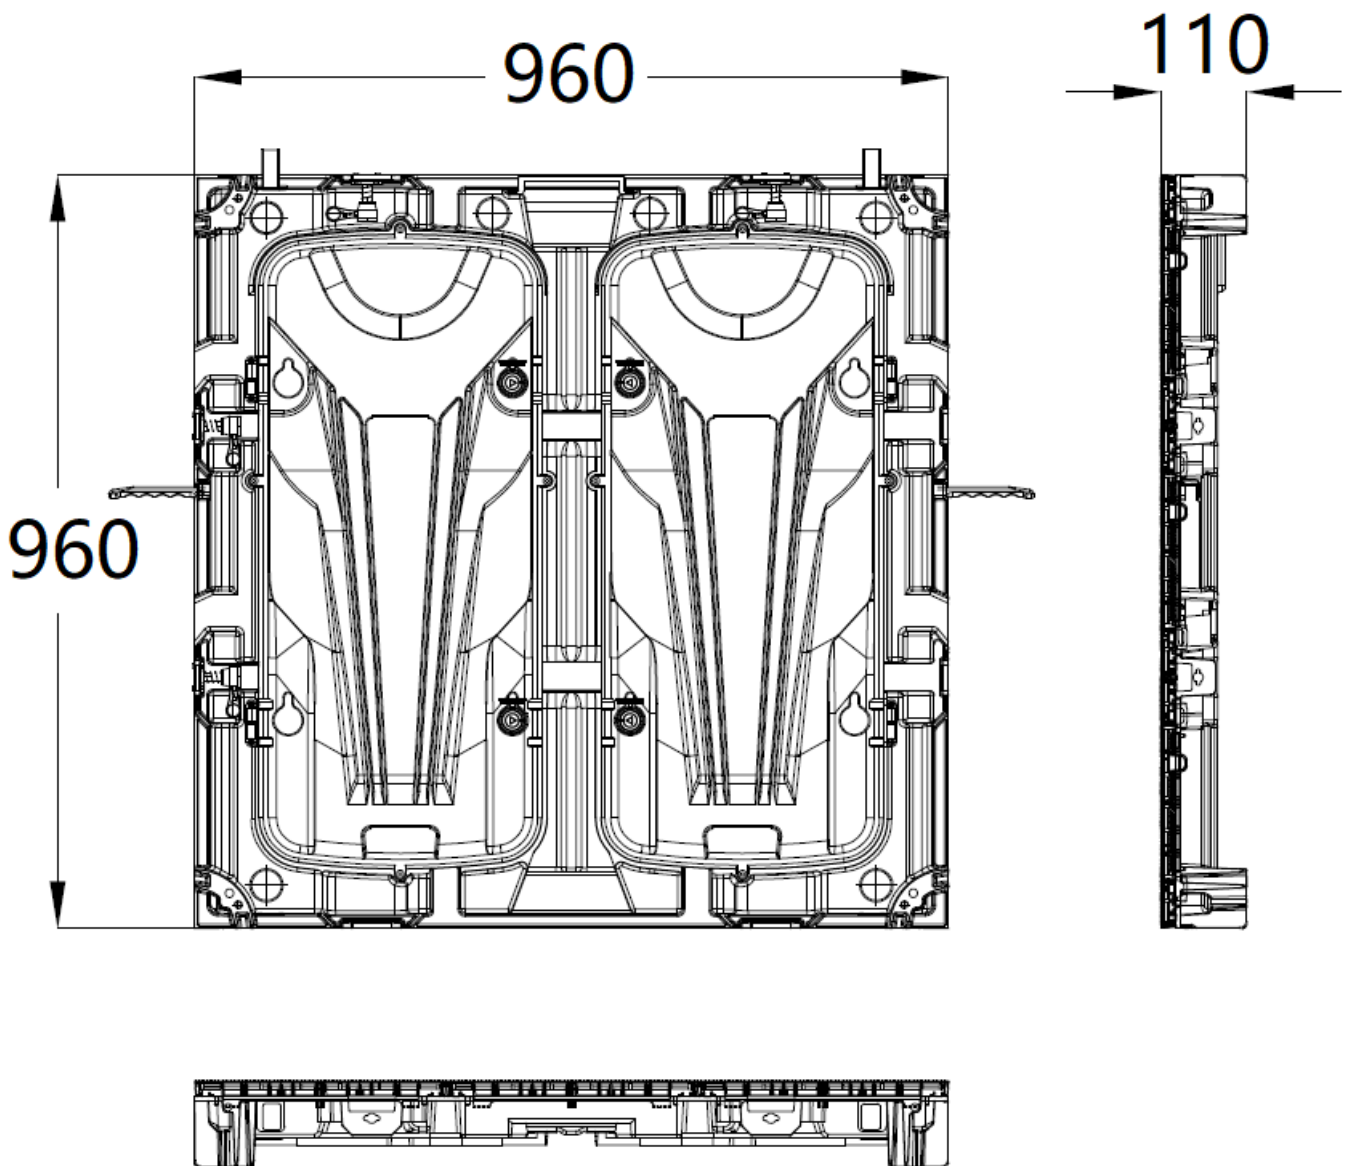

Ingress protection	IP65
Operating temperature	-20°C to 50°C
Operating humidity	10% to 90% RH non-condensing
Storage temperature	-40°C to 60°C
Storage humidity	10% to 95% RH non-condensing
LED lifetime (h)	100000
Certifications	RoHS/CE/FCC

Appearance

Dimensions